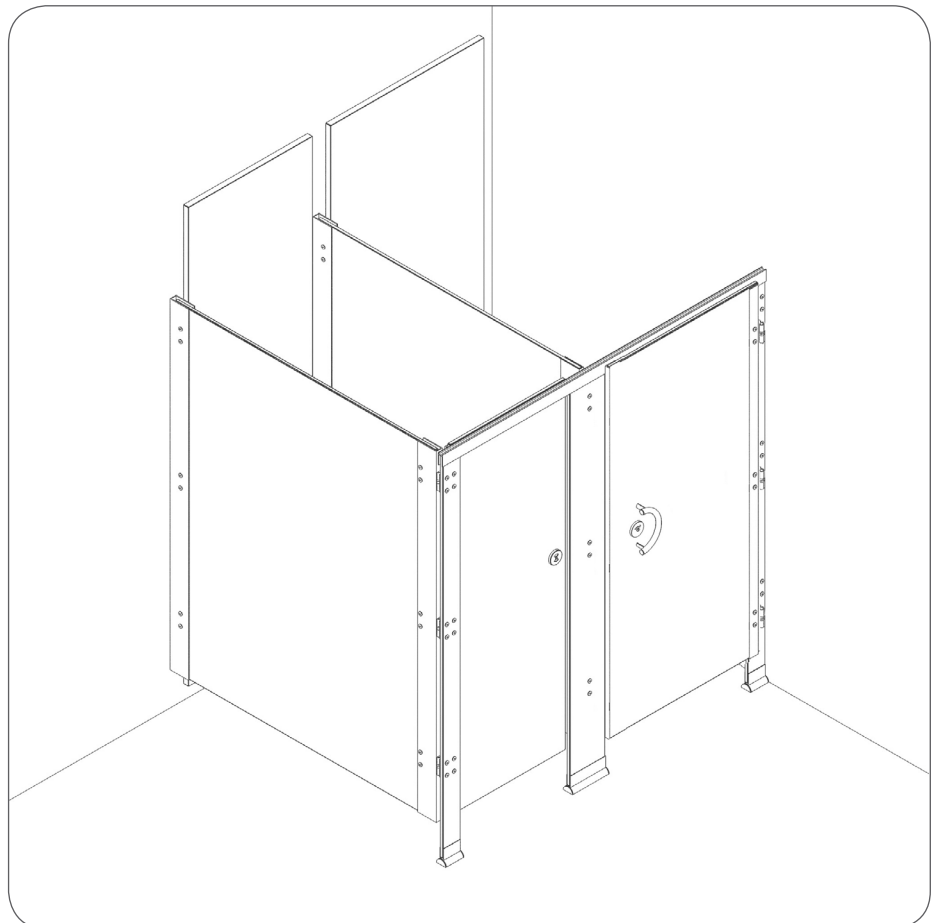

Specifying Tough

Overall Height

1900mm

Door Height

1800mm

Floor Clearance

100mm

Cubicle Depth

1500mm (standard)
(DDA compliant on request)

Hardware

Headrail - anti swing headrail
Hinges - full length hinges
Wall Fixings - full length brackets
Indicator Bolt - robust bolt
Pedestal - full channel foot

Panels

Material* - 12/13mm SGL
Edges - polished black with radius

Colour finishes

Panels - 21 colours, 20 patterns,
7 woodgrains & 6 digital prints °
Hardware - dark texture, SAA, or
powder coated

* Nominal panel thickness
° Available to order