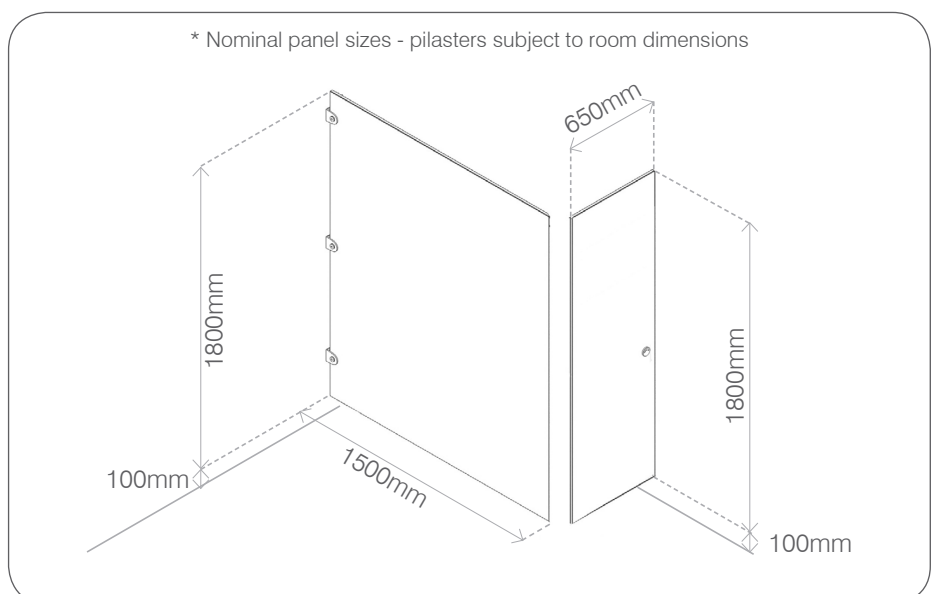

Specifying Tough

Overall Height

1900mm

Door Height

1800mm

Floor Clearance

100mm

Cubicle Depth

1500mm (standard)
(DDA compliant on request)

Hardware

Headrail - anti swing headrail
Hinges - full length hinges
Wall Fixings - full length brackets
Indicator Bolt - robust bolt
Pedestal - full channel foot

Panels

Material* - 12/13mm SGL
Edges - polished black with radius

Colour finishes

Panels - 21 colours, 20 patterns,
7 woodgrains & 6 digital prints °
Hardware - dark texture, SAA, or
powder coated

* Nominal panel thickness
° Available to order